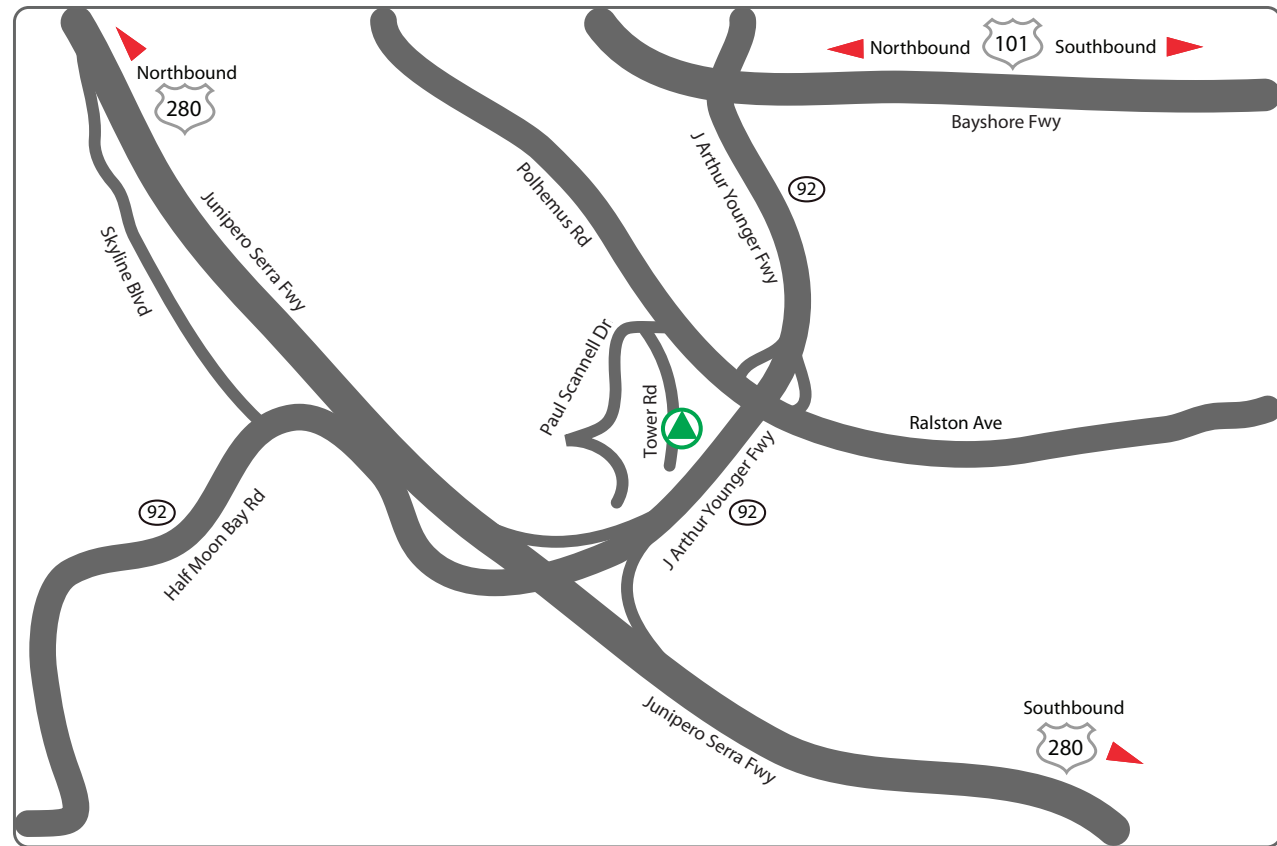

Training Location: 40 Tower Road, San Mateo, CA 94402

Going South on US-101:

- ⑨② 1. Take the Hwy 92 West exit toward Half Moon Bay.
2. ↑ 2. Take the Ralston Ave exit.
3. ↘ 3. Turn right onto Polhemus Road.
4. ↙ 4. Turn left onto Paul Scannell Drive, and immediately turn left on Tower Road.

▲ The Elections Office is on your left.

Going North on US-101:

- ⑨② 1. Take the Hwy 92 West exit toward Half Moon Bay.
2. ↑ 2. Take the Ralston Ave exit.
3. ↘ 3. Turn right onto Polhemus Road.
4. ↙ 4. Turn left onto Paul Scannell Drive, and immediately turn left on Tower Road.

▲ The Elections Office is on your left.

Going North on I-280:

- ⑨② 1. Take the CA 92 East exit toward San Mateo/Hayward.
2. ↑ 2. Take the Ralston Ave exit toward Belmont.
3. ↘ 3. Turn right onto Polhemus Road.
4. ↙ 4. Turn left onto Paul Scannell Drive, and immediately turn left on Tower Road.

▲ The Elections Office is on your left.

Going South on I-280:

- ⑨② 1. Take the CA 92 East exit toward San Mateo/Hayward.
2. ↑ 2. Take the Ralston Ave exit toward Belmont.
3. ↘ 3. Turn right onto Polhemus Road.
4. ↙ 4. Turn left onto Paul Scannell Drive, and immediately turn left on Tower Road.

▲ The Elections Office is on your left.